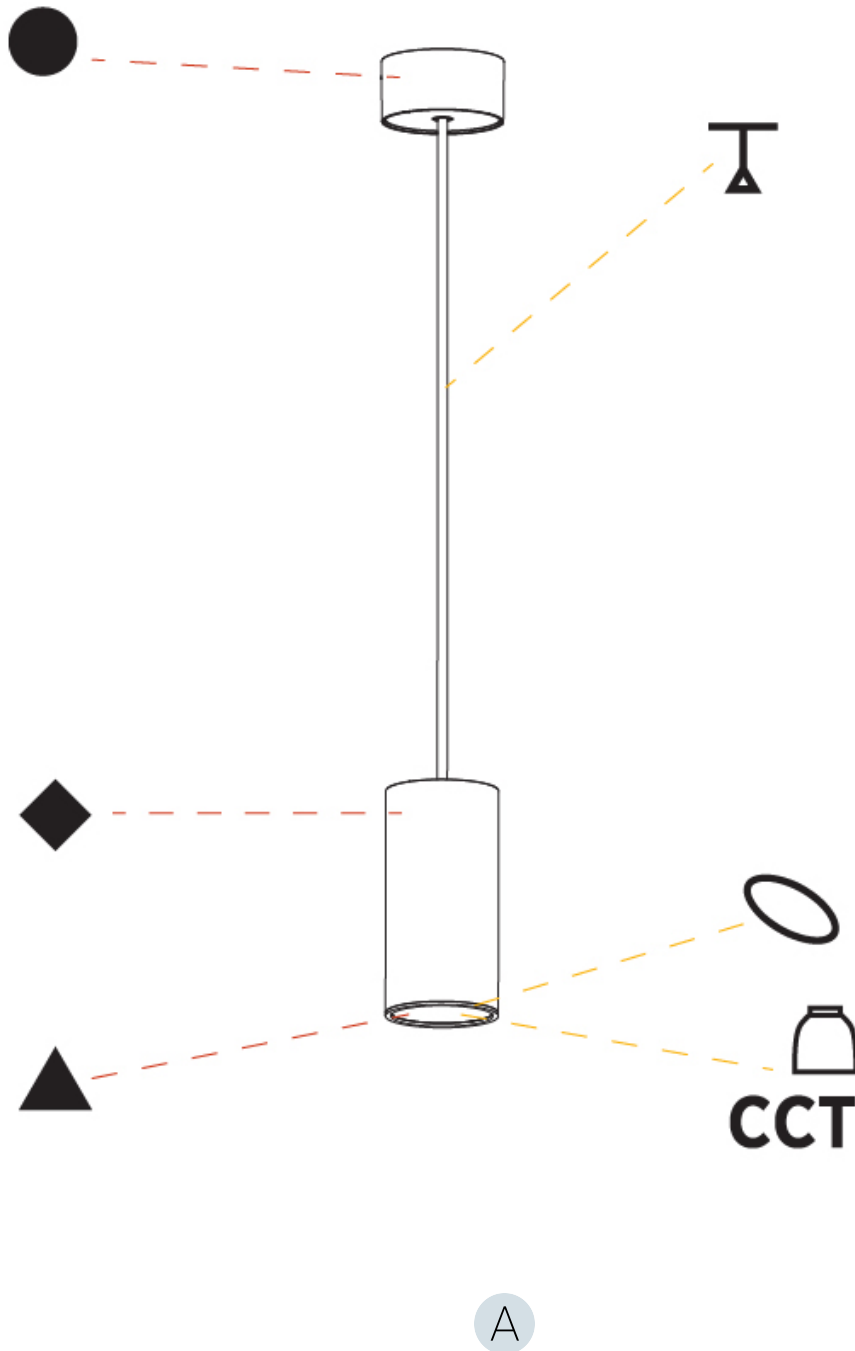

HANGOVER MONOPOINT SURFACE CANOPY SUSPENSION

A300165-

PROJECT	_____
TYPE	_____
SPECIFIER	_____
QUANTITY	_____
DATE	_____